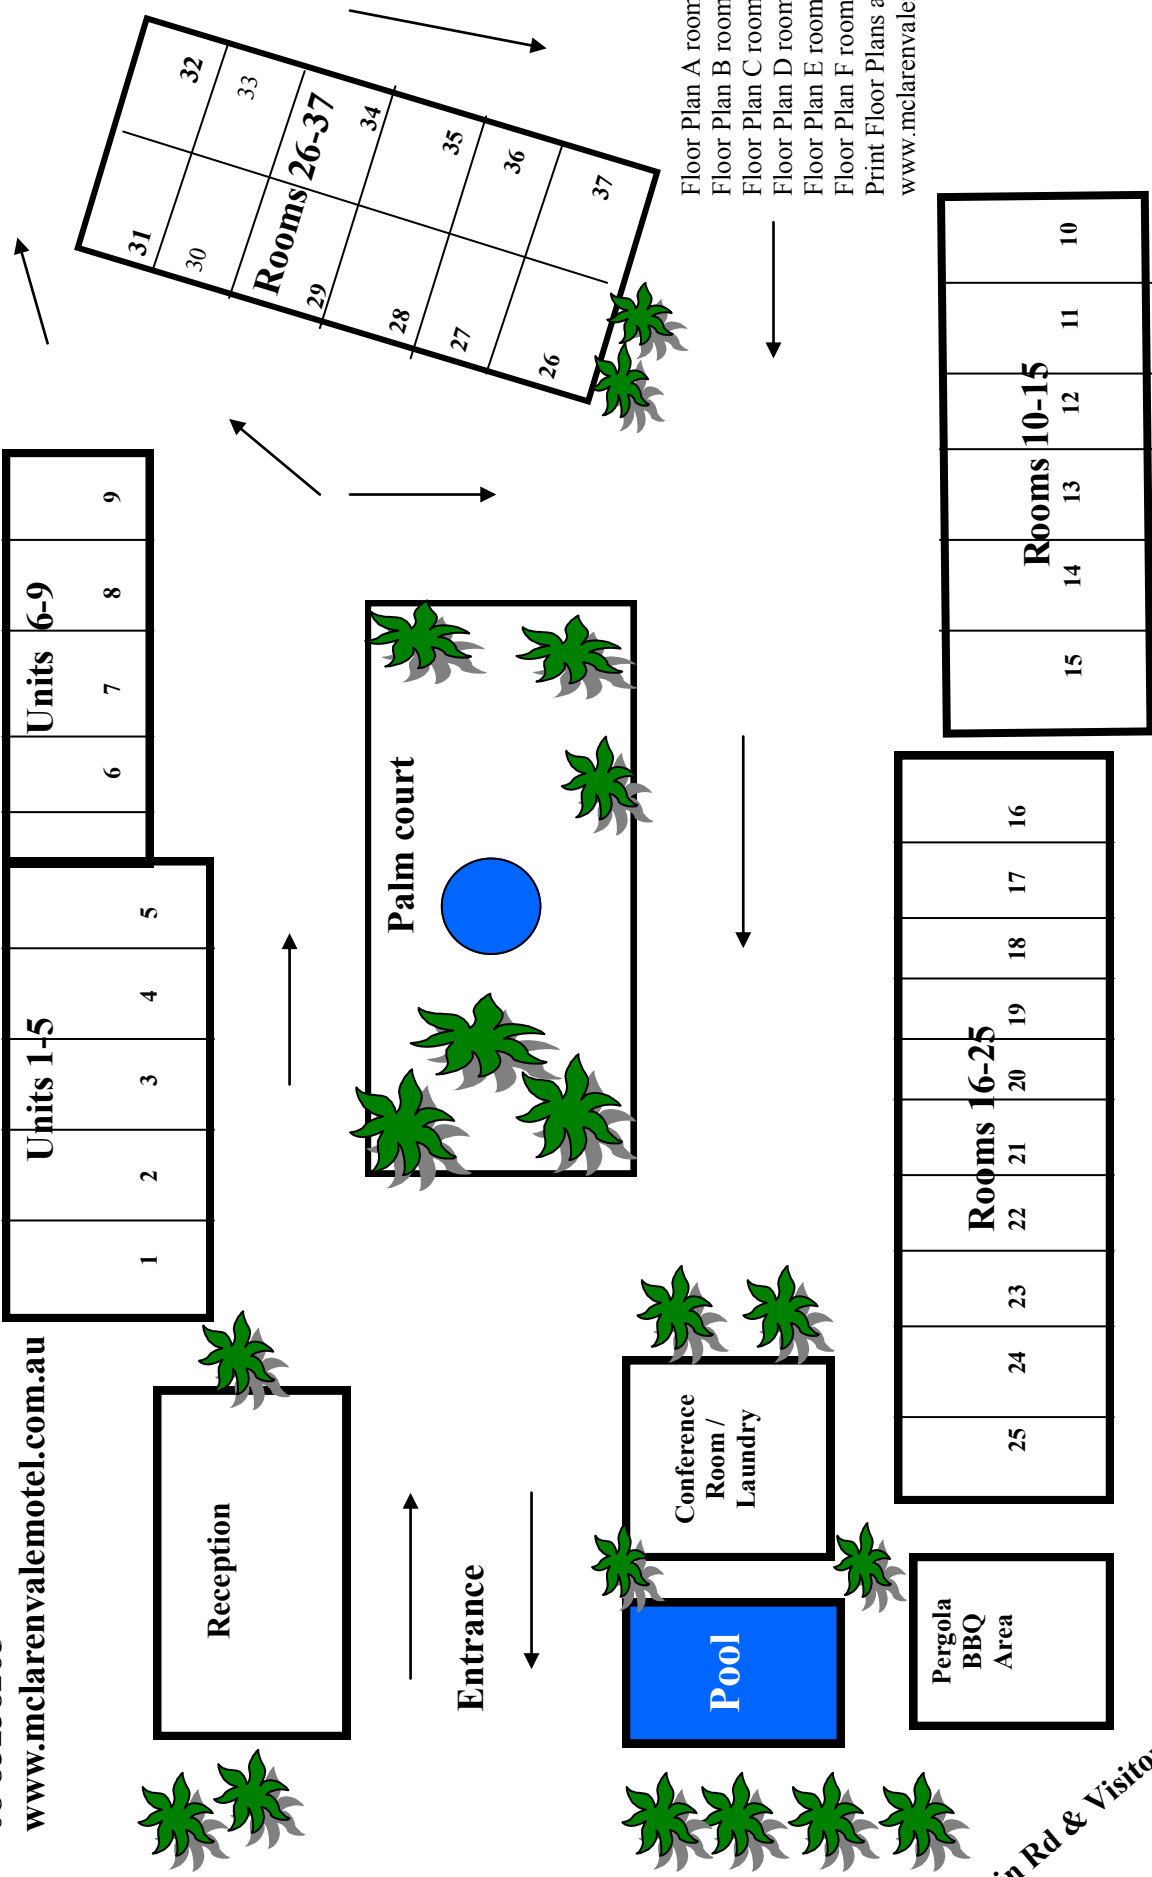

McLaren Vale Motel
Cnr Main Rd & Caffrey St
McLaren Vale S.A
08 83238265
www.mclarenavalemotel.com.au

Rae fern retreat

Caffrey St

Main Rd & Visitor centre

Not to scale

Floor Plan A rooms 1-5
 Floor Plan B rooms 6-9
 Floor Plan C rooms 10-15
 Floor Plan D rooms 16-25
 Floor Plan E rooms 26 & 27
 Floor Plan F rooms 27-36
 Print Floor Plans at
 www.mclarenavalemotel.com.au